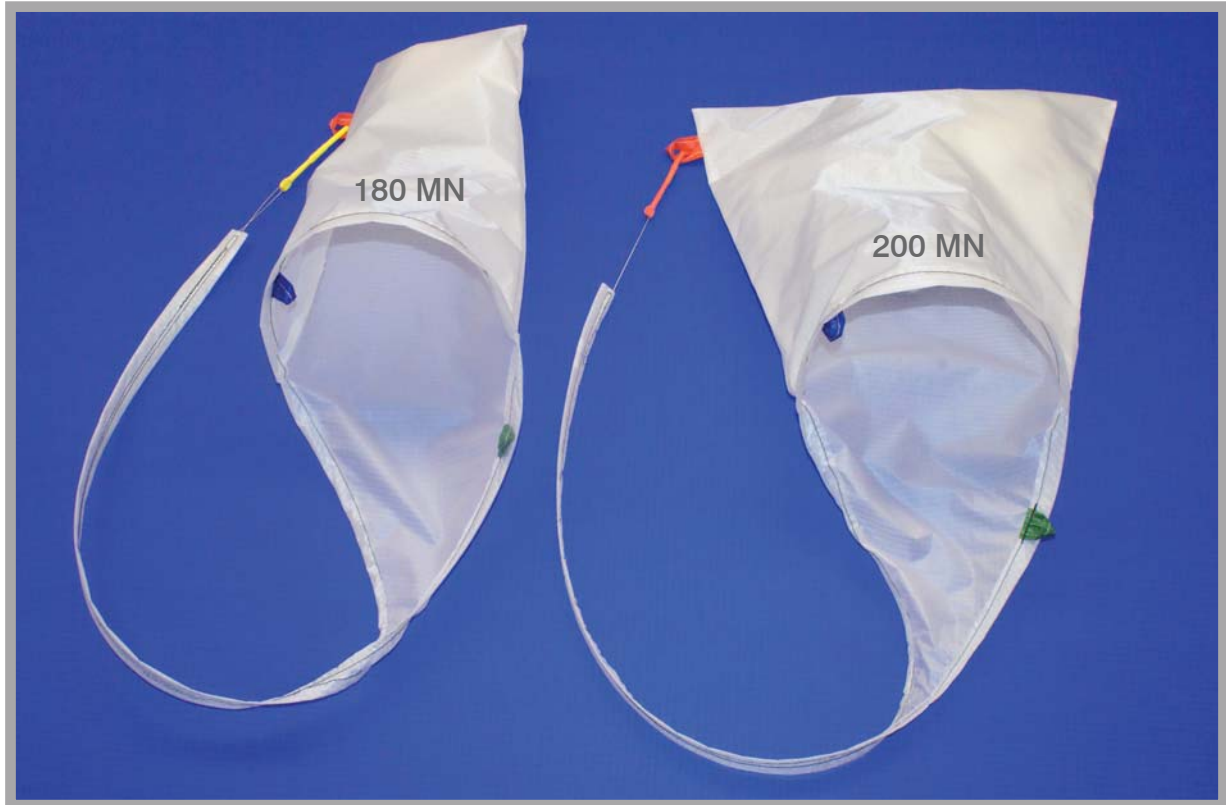

Super E-Sacs

MN (Semi-Automatic Range)

- Ideal for larger specimen
- Easy capture in a confined space
- Coloured tabs facilitate placement

Espiner Medical Ltd
By Surgeons - For Surgeons

The World's Largest Range of Laparoscopic Tissue Retrieval Systems